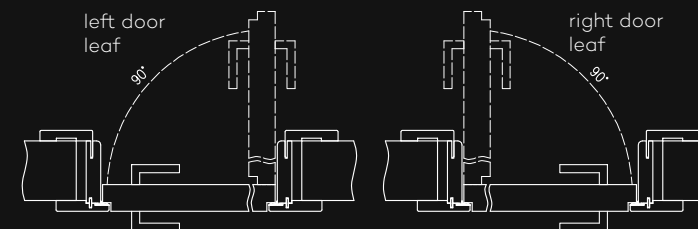

stan- dard	H	HS	hw	HO	HCP	HCT
2043	2055	2054	2088	2103	2134	2158
2300	2312	2311	2345	2360	2391	2415

Extra charge for the third Estetic 1821 hinge for height 2043

The offer valid from 27-01-2025.