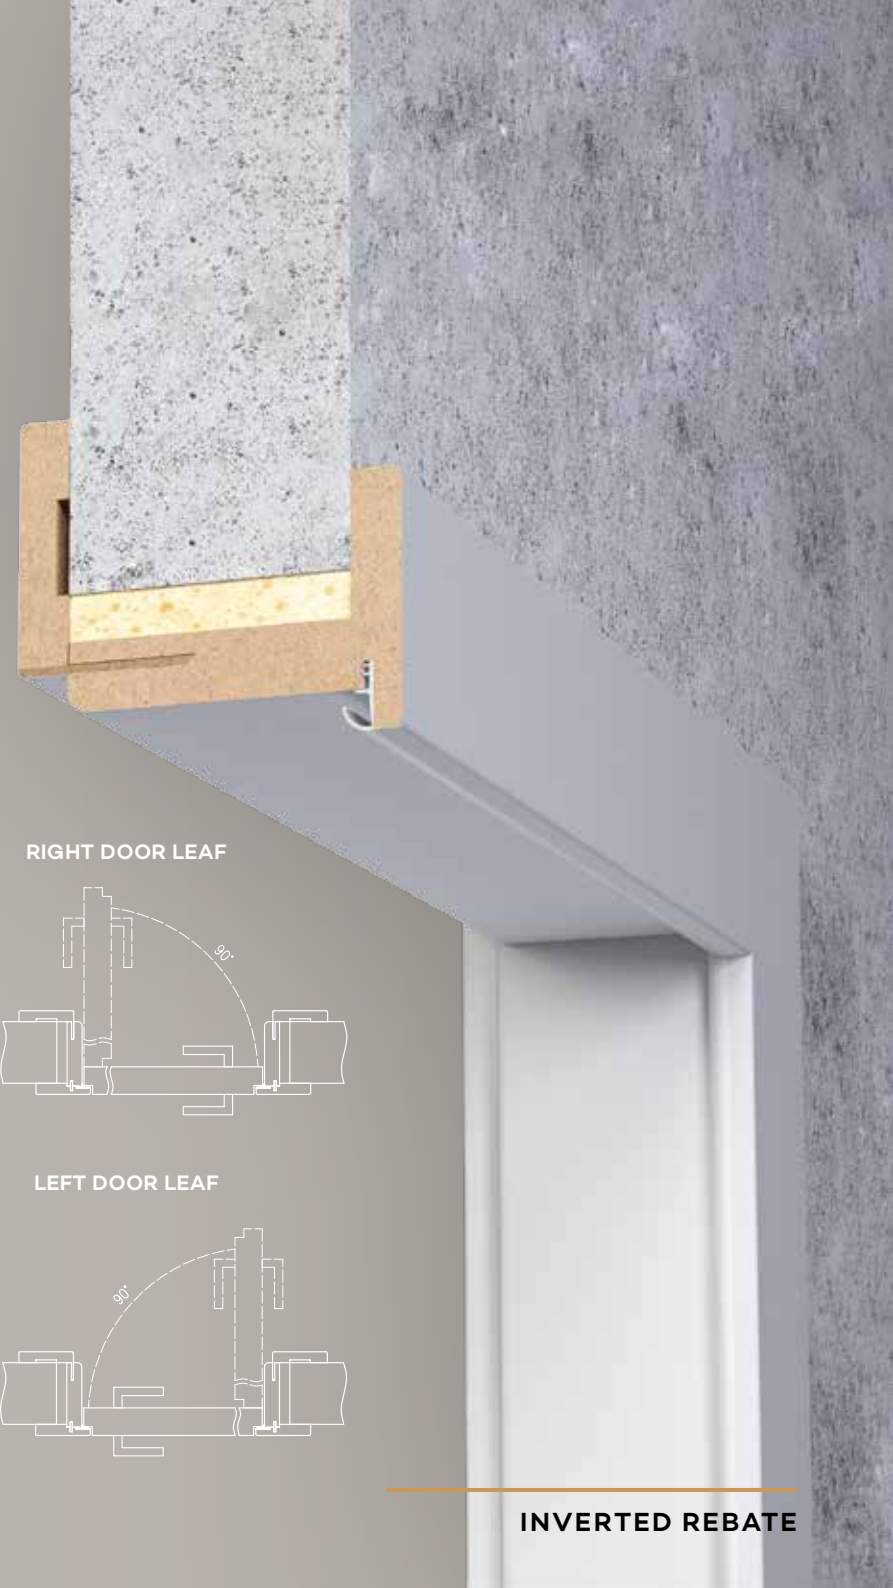

INVERTED REBATE

Doors with inverted rebate are a perfect solution when designing interiors where we want to create a uniform plane of all doors, despite the different opening direction, outside or inside the room.

Adjustable door frame with inverted rebate is made of high-quality wood-based board. From the display side, the door frame is covered with MATT foils, CPL laminate or painted with the highest quality acrylic UV varnishes. To ensure high quality of painted door frames, they are covered with a special material that forms a uniform base before painting. Its construction is adapted to the leaf thickness of 40 mm and can be assembled on walls with a thickness of 90 - 290 mm...