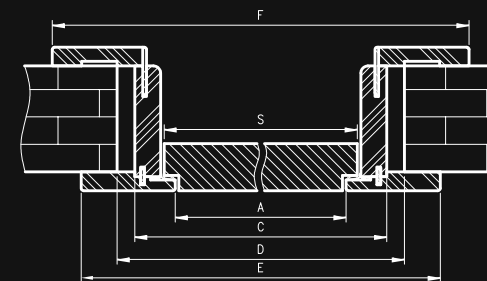

horizontal cross-section of ORO

	A	C	D	E	F	S
60	625	694	724	785	834	644
70	725	794	824	885	934	744
80	825	894	924	985	1034	844
90	925	994	1024	1085	1134	944
100	1025	1094	1124	1185	1234	1044