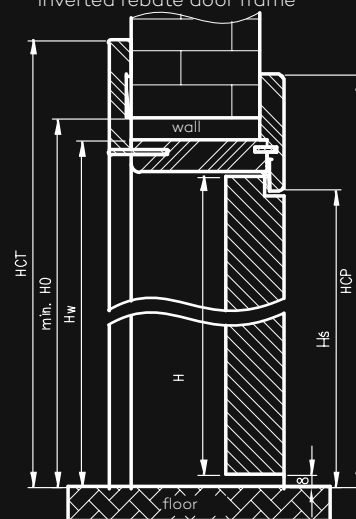

vertical cross-section of adjustable inverted rebate door frame

stan- dard	H	HS	hw	HO	HCP	HCT
2043	2055	2054	2088	2103	2134	2158
2300	2312	2311	2345	2360	2391	2415

Extra charge for the third Estetic 1821 hinge for height 2043

The offer valid from 27-01-2025.