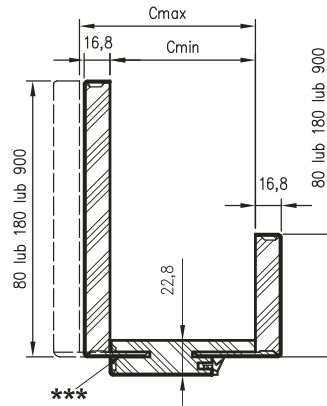

The set price contains the price of two vertical beams + the price of the upper beam with angular panels

horizontal cross-section of the lintel

beam cross-section

* dimension for a door height of 2043 mm