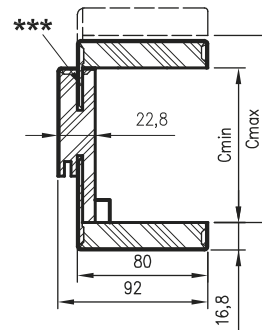

beam cross-section

* dimension for a door height of 2043 mm

** dimension for a door height of 2300 mm

Please note: the 075-095 frame has a shallower groove to allow it to be moved, for a wall with thickness of 75-89mm you will need to shorten the "tongue" component of the joint.

Gloss laminates were used in the non-rebated door frame with angular panels. It is an innovative acrylic laminate with a high degree of gloss, with a mirror reflection effect. In addition, the laminate has a perfectly smooth surface and increased scratch resistance...