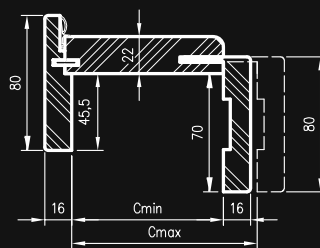

door frame profile