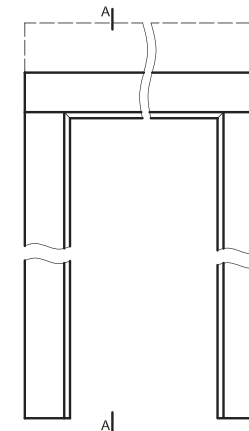

Vertical section AA

2043 standard price include 2 hinges with fastening plates.
Extra charge for the third Estetic 80 hinge for height 2043