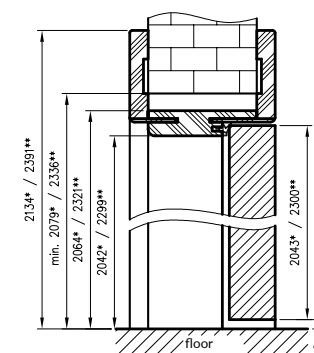

connection option of door frame:

45°

door frame angle connection option:

90°

horizontal cross section

D - required width of wall passage

vertical cross-section

required height of the wall opening 2079* / 2336 mm**