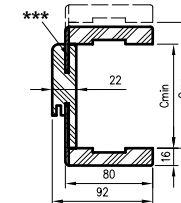

FOR DOUBLE DOOR LEAF DOORS

	A	C	D	E
120	1274	1318	1350	1458
130	1374	1418	1450	1558
140	1474	1518	1550	1658
150	1574	1618	1650	1758
160	1674	1718	1750	1858
170	1774	1818	1850	1958
180	1874	1918	1950	2058

FOR SINGLE-LEAF DOORS

	A	C	D	E
60	627	671	700	811
70	727	771	800	911
80	827	871	900	1011
90	927	971	1000	1111
100	1027	1071	1100	1211

* for a leaf size of 2043 mm, ** for a leaf size of 2300 mm

Please note: the 075-095 frame has a shallower groove to allow it to be moved, for a wall with thickness of 75-89mm you will need to shorten the "tongue" component of the joint