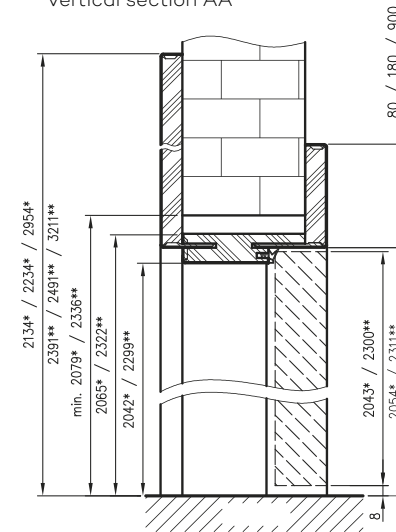

Vertical section AA

2043 standard price include 2 hinges with fastening plates.
Extra charge for the third Estetic 80 hinge for height 2043