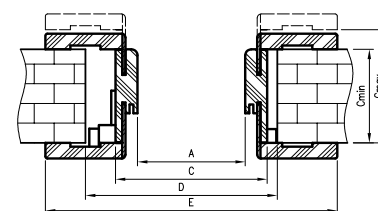

connection option of door frame:

45°

door frame angle connection option:

90°

horizontal cross section

D - required width of wall passage

vertical cross-section

required height of the wall opening 2079* / 2336 mm**